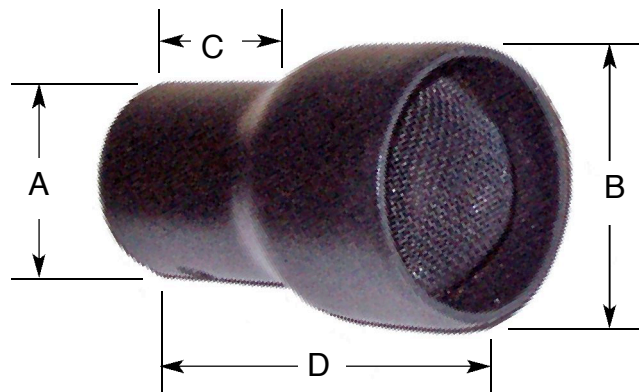

ACTIVEexhaust

lo-bp Series
Spark Arrestors

- Add-on to existing muffler
- High heat powder coating
- T304 Stainless steel screen
- USDA Forest Service 5100-1c

Description:

Outer Housing: Cold rolled steel, high heat black powder coating

Screen: T304 Stainless steel for heat and corrosion resistance

Mounting: Optional clamp or self-tapping screw (provided)

Approvals: USDA Forest Service 5100-1c

Part Number	Tailpipe OD	A	B	C	D
RSA20100A	1.00	1.03	1.52	1	2.57
RSA20112	1.125	1.15	1.77	1	2.97
RSA20125A	1.250	1.28	1.77	1	2.82
RSA20138	1.375	1.4	2.14	1	3.28
RSA20150A	1.50	1.53	2.14	1	3.1
RSA20175	1.75	1.78	2.39	1.39	3.83
RSA20200	2.00	2.02	2.64	1	3.58